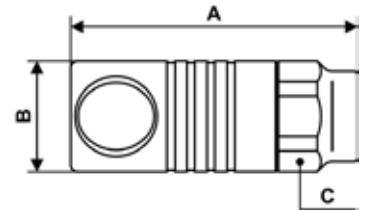

METAL SAFETY QUICK COUPLINGS - 3/8» ISO 6150 C PROFILE

Female coupler

Profile : ISO 6150C

Min/max operating pressure 29 / 232 psi	Flow rate at 87 psi 75 CFM	ID passage 3/8"	Temperature min/max 5 / 158 °F
---	--------------------------------------	---------------------------	--

Part number	Female thread	Net weight (Kg)	Dim. A (inch)	Dim. B (inch)	Dim. C (inch)
CSM 081201	NPT1/4	0,16	2.76	1.06	0.98
CSM 081202	NPT3/8	0,162	2.76	1.06	0.98
CSM 081203	NPT1/2	0,17	2.91	1.06	0.98